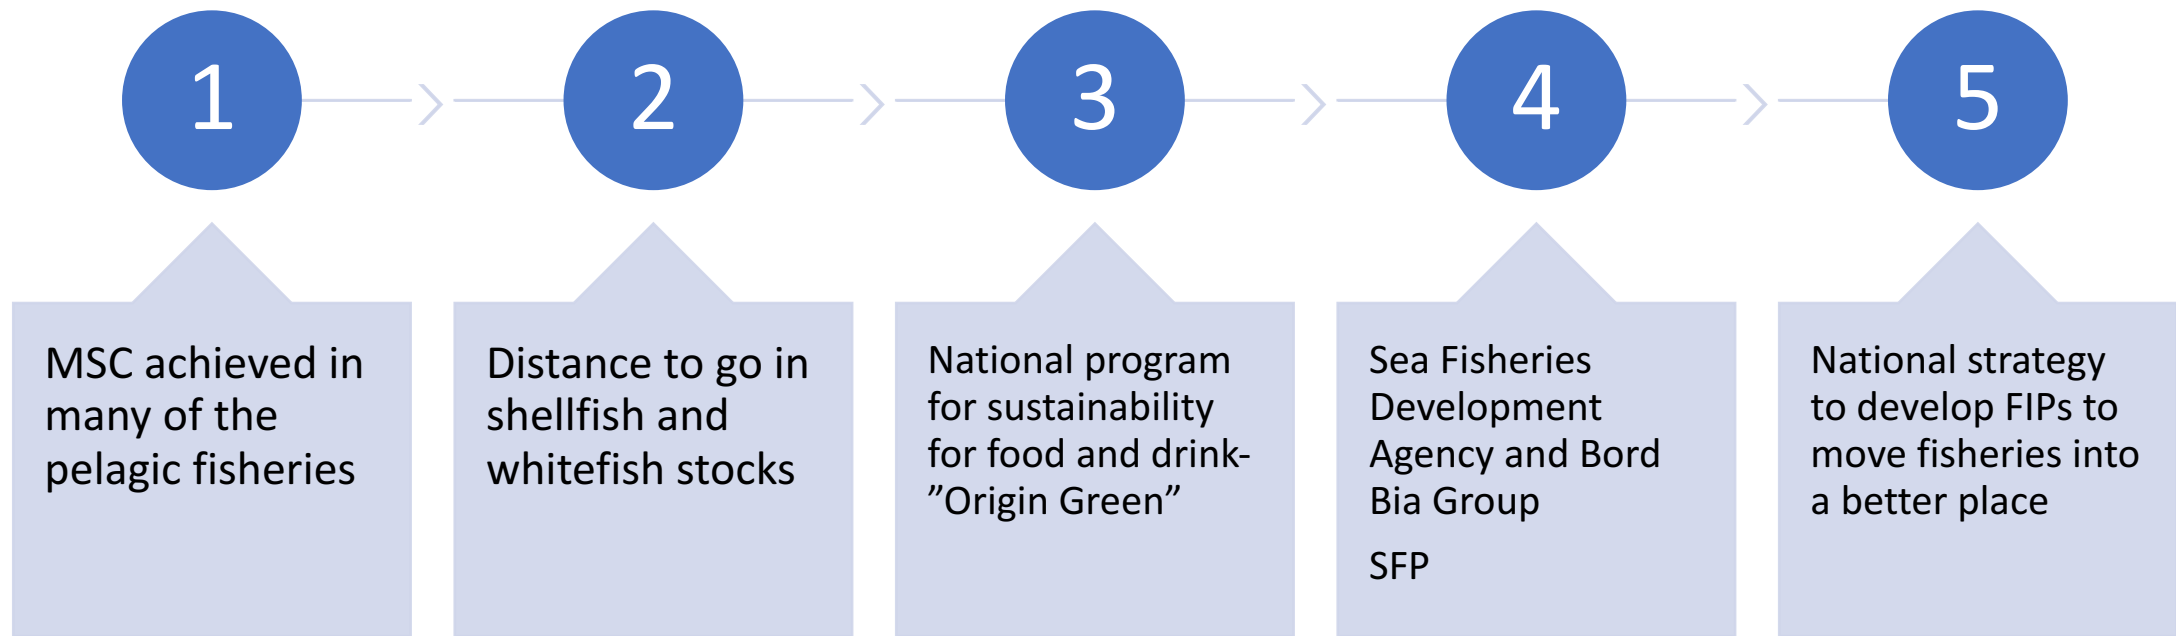

The Big Picture

Current work

- **Queen Scallop**
- **Brown Crab**
- **Monkfish, Megrin sole and Hake**
- **Tuna**
- **Nephrops**

Why our work is “smart”

- Software platform
- Manage vessels membership and agreements efficiently
- Rules are balanced for catchers and processors
- Tracking of quality (crab fisheries)
- www.fishermanfrank.ie